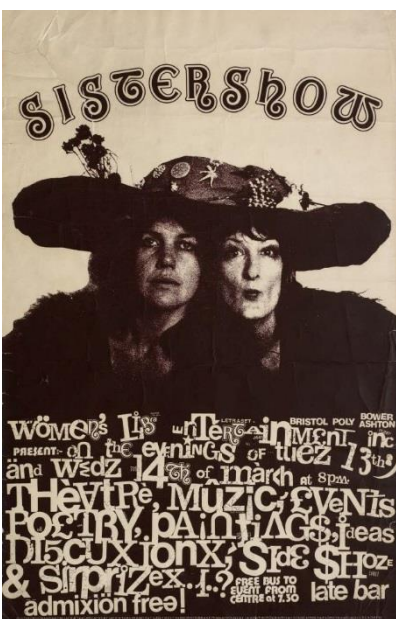

### University of Bath Archives & Research Collections

The AEWHA Collection relating to the All England Women's Hockey Association and the development of organised hockey played by women in the UK from 1895 to 1996, includes committee minutes, photograph albums, match programmes and reports, specialist journals, international tour diaries and players' scrapbooks.

### University of Bristol Special Collections

On deposit for the trustees, the Feminist Archive South comprises materials relating to the early days of the Women's Movement from around 1970-2000. The materials include archives, printed books, periodicals, pamphlets, objects and audio material. We also hold extensive political and literary archives relating to women.

## University of Bristol Theatre Collection

The Theatre Collection helps tell the story of women's contribution to theatre from celebrated 18th century actresses, such as Dorothy Jordan, to radical feminist performance in 20th century. The Women's Playscript Collection contains more than 350 typescripts of plays that have been performed but not published.